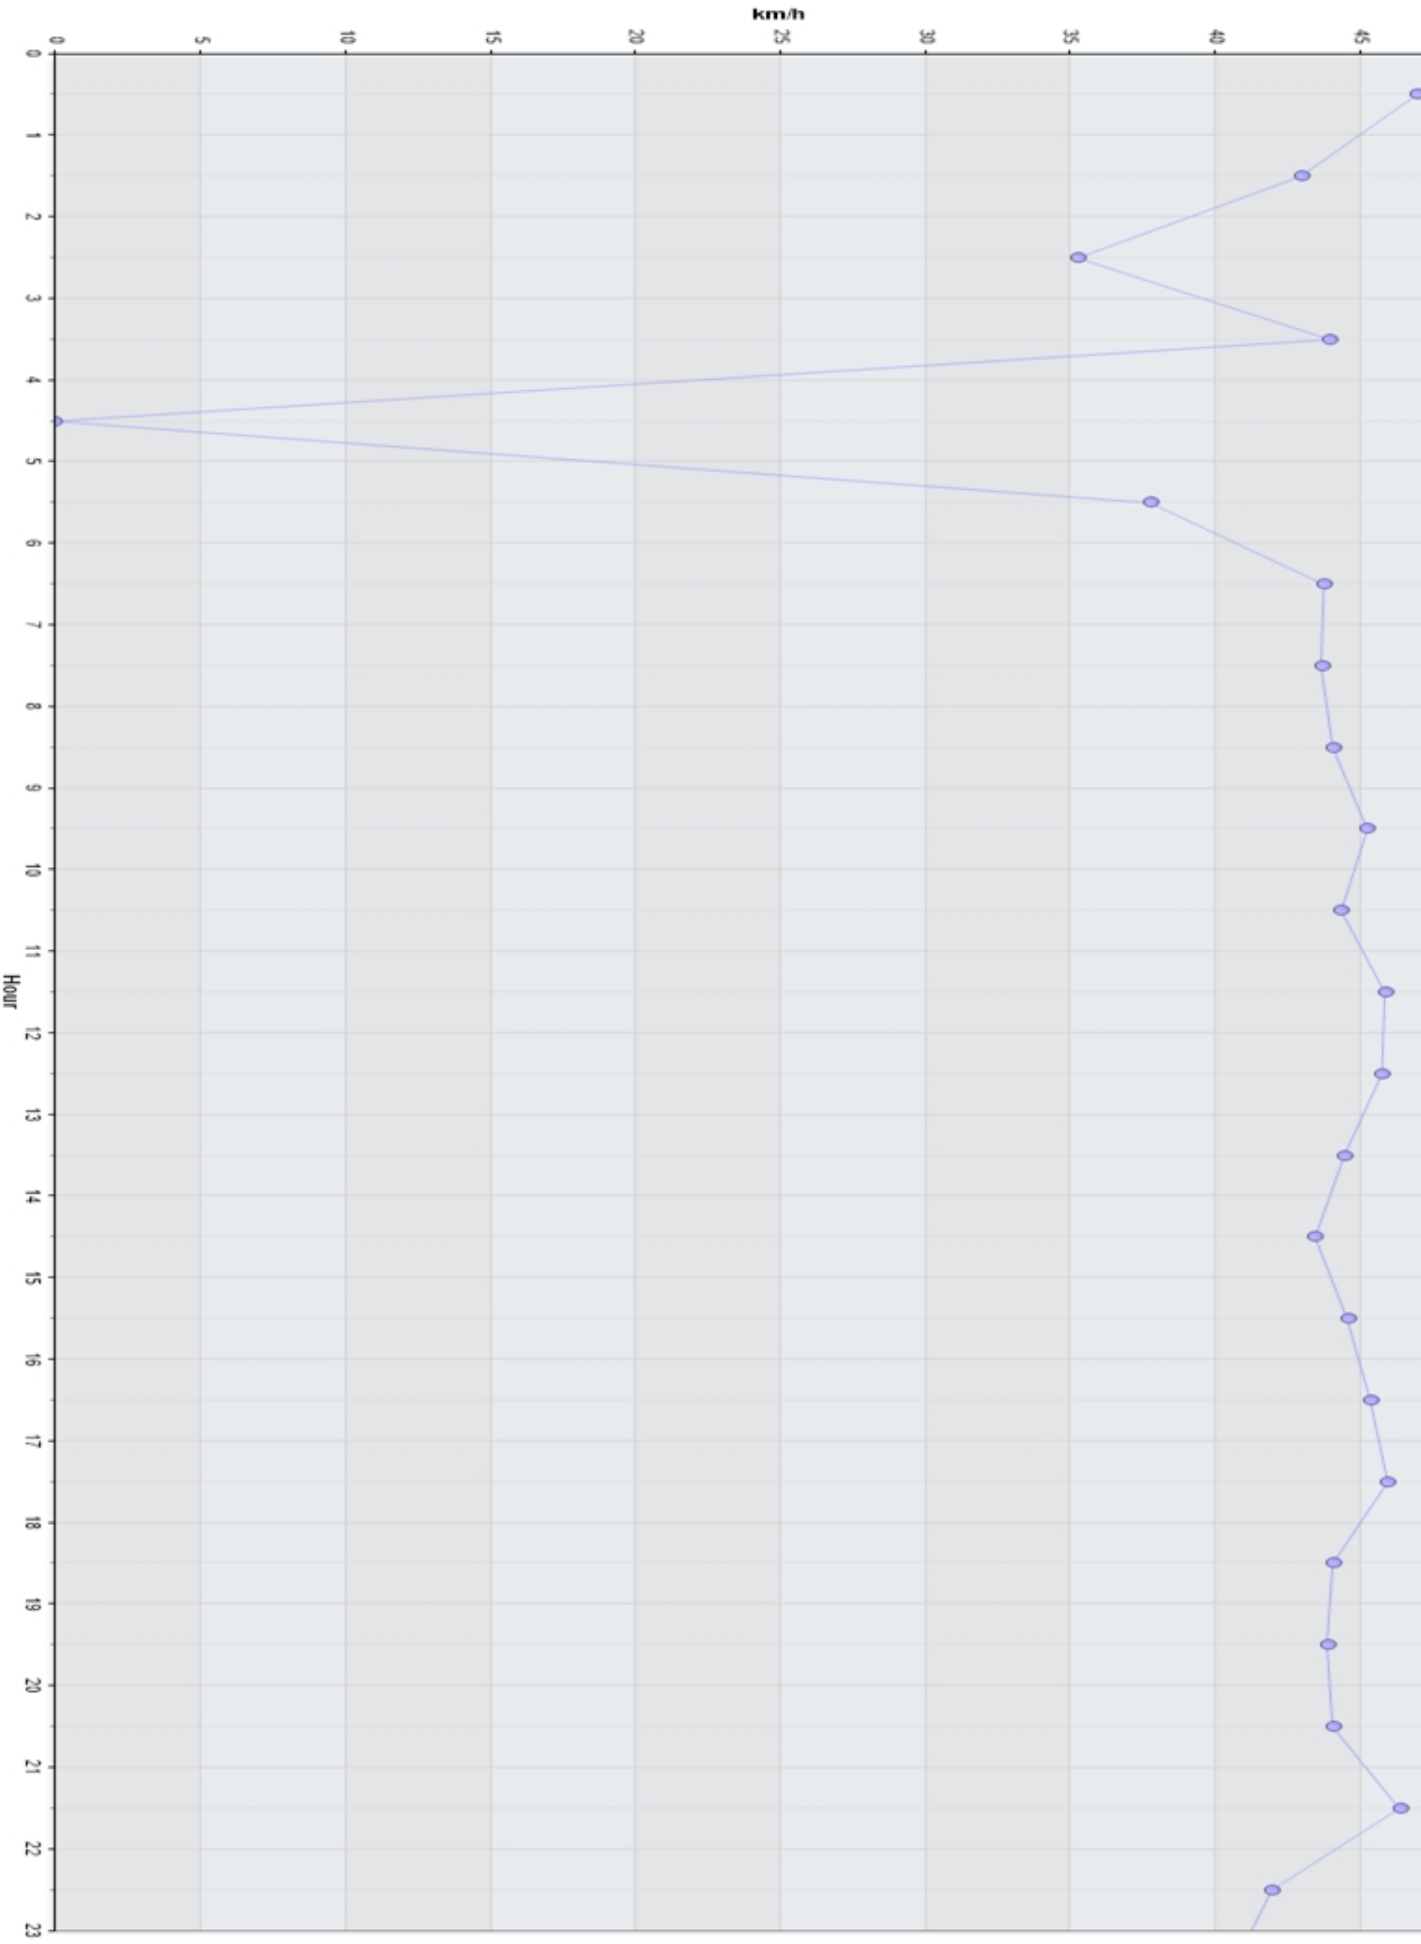

Outgoing Average Hourly WEEKDAY Speeds for Week of 2022-05-16

59

Dunthaler
5 St. - facing south
Average Weekly Speeds