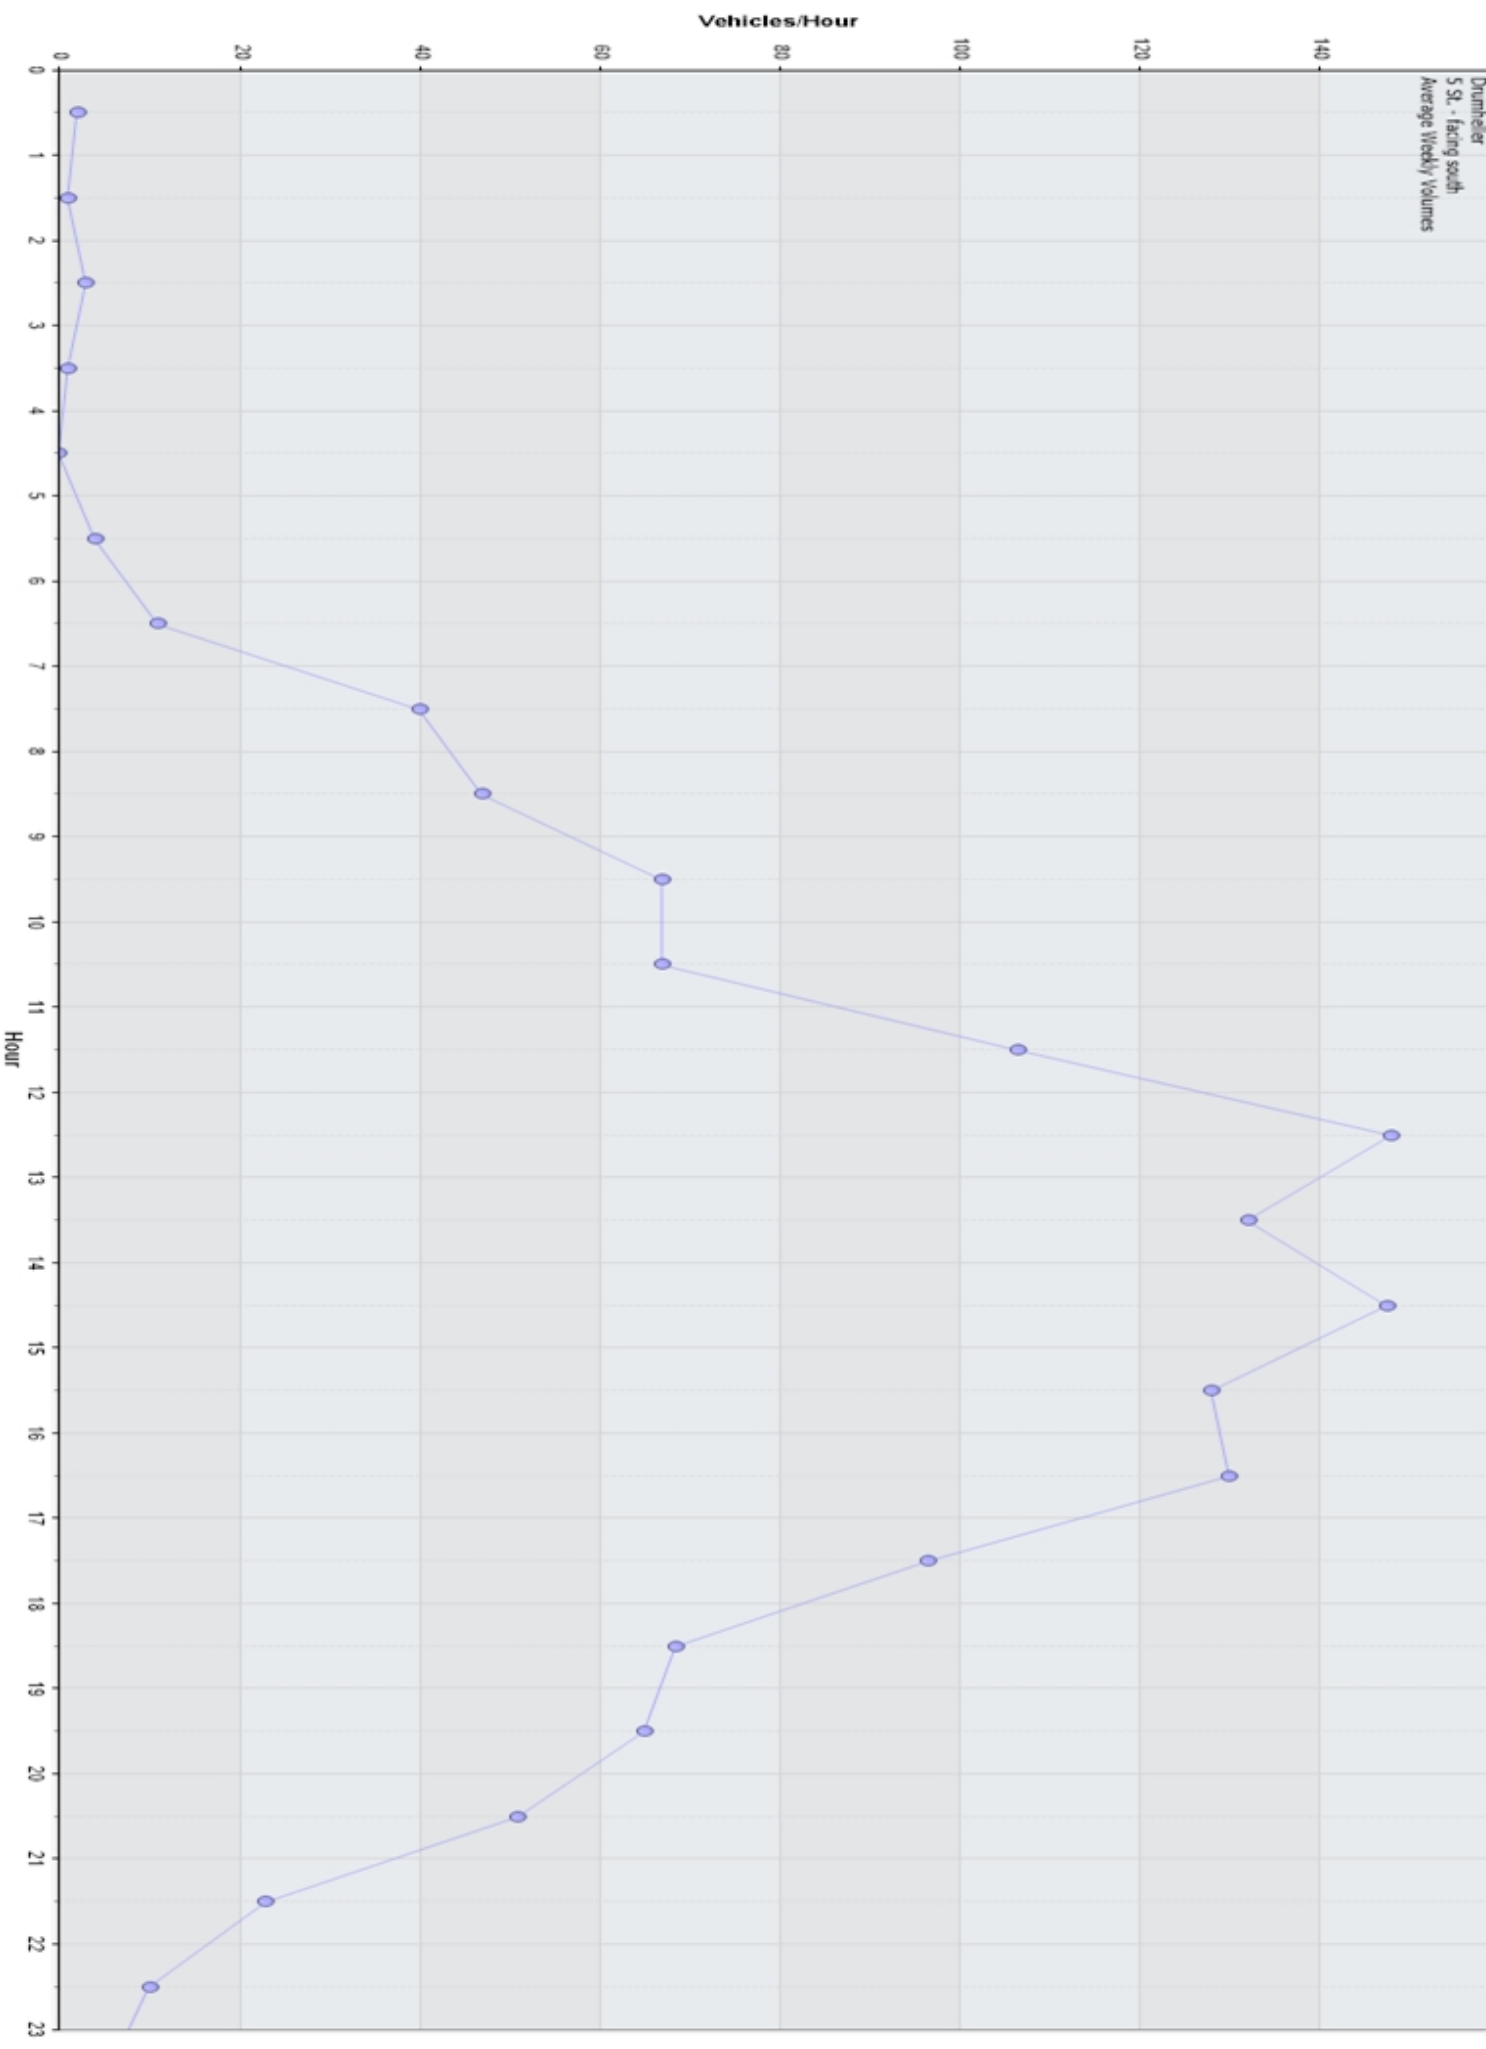

Drumheller

S St. - facing south

Average Weekly Volumes

Outgoing Average Hourly Volume for Week of 2022-05-16

Average Counts By Hour (2022-05-16)

Average Counts By Hour (2022-05-16)

Outgoing Average Hourly WEEKDAY Speeds for Week of 2022-05-16