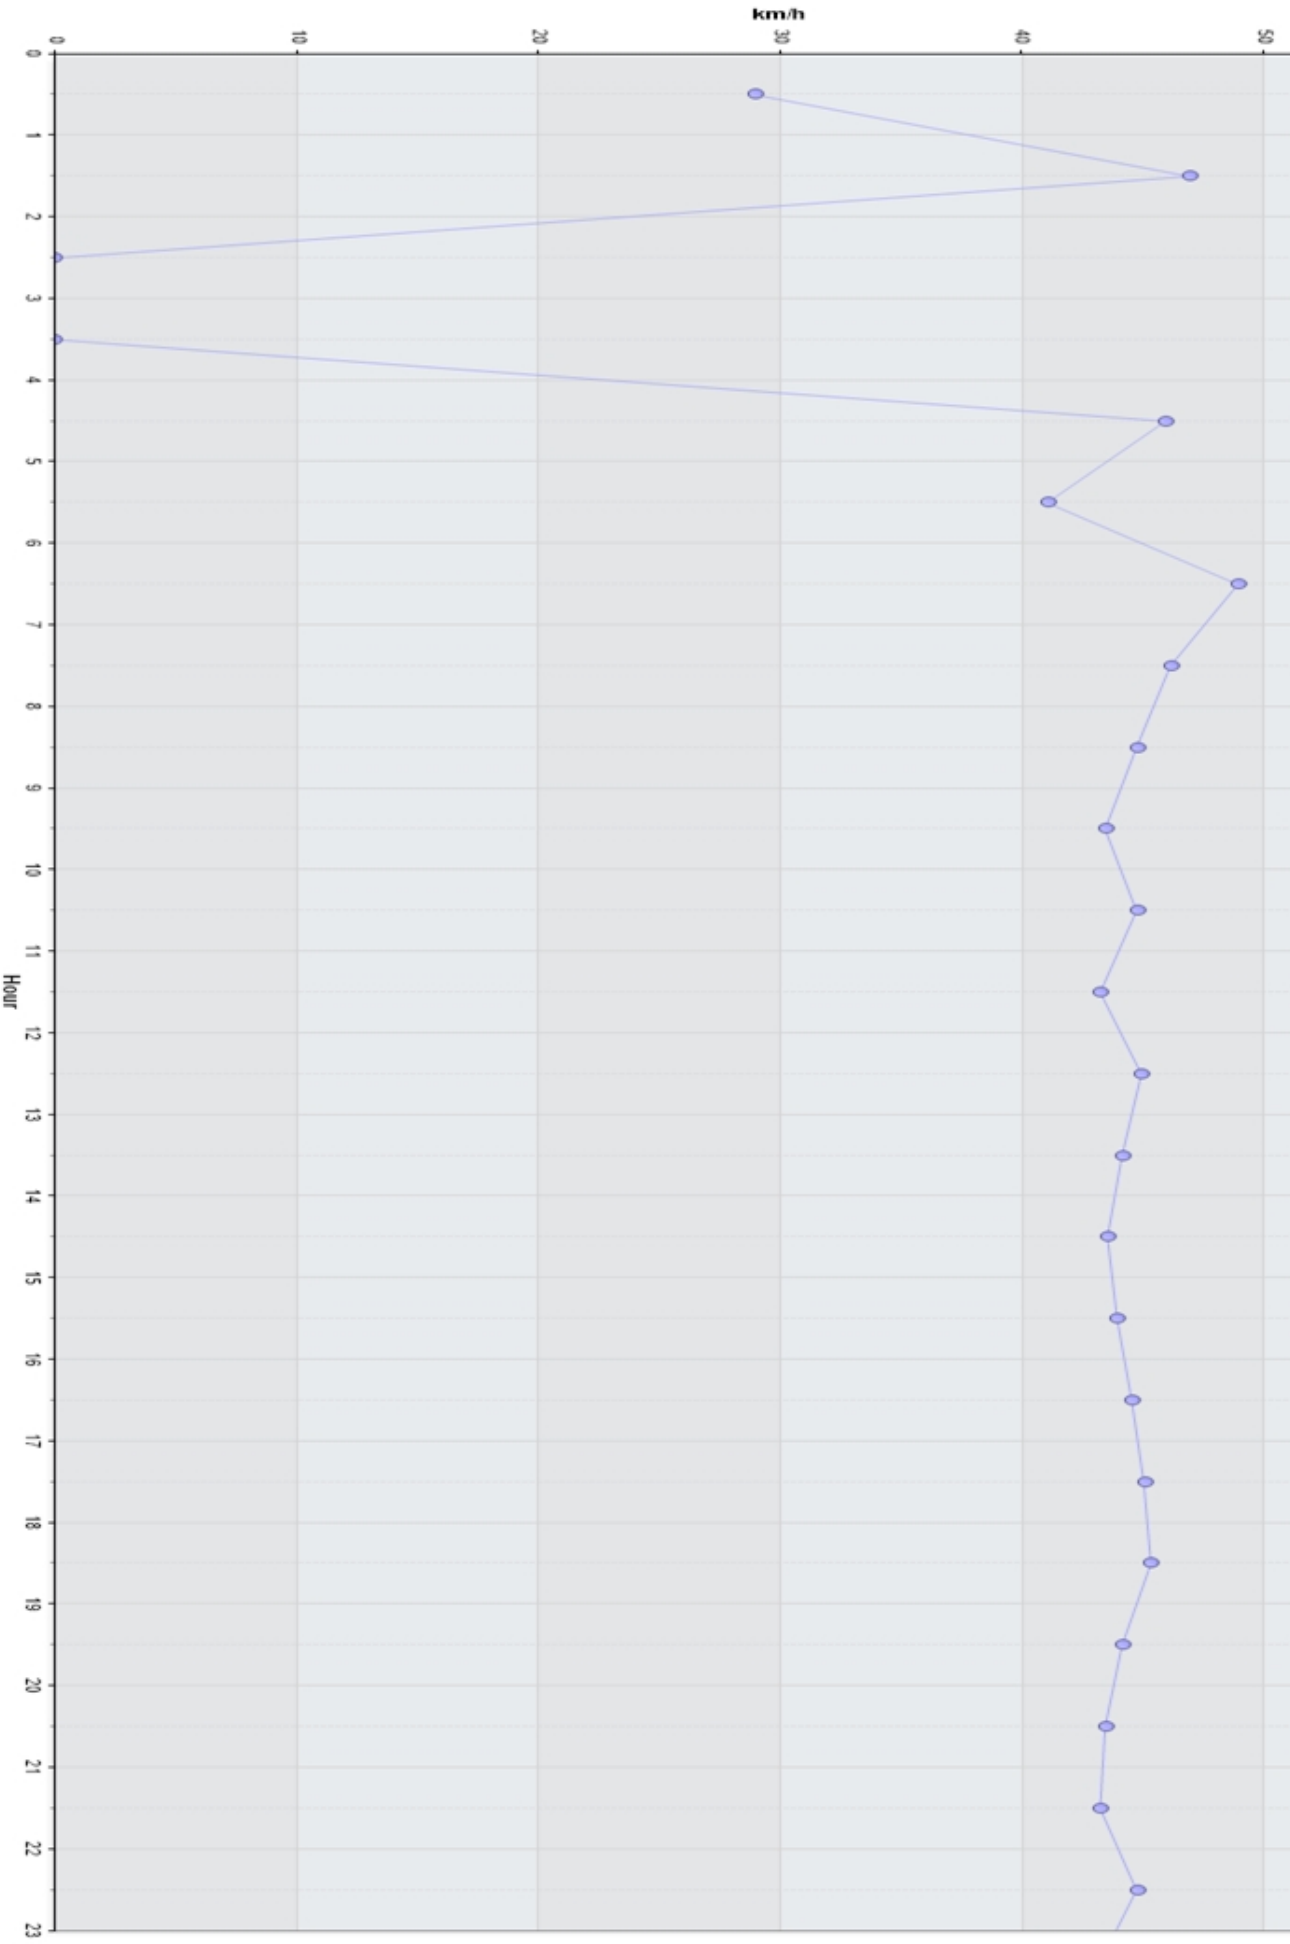

For Project: Drumheller
 Project Notes: 5th Street - facing south
 Location/Name: Outgoing
 Report Generated: 2022-08-02 14:16
 Speed Intervals: 1 km/h
 Time Intervals: Instant
 Traffic Report From: 2022-07-28 08:00:00 through 2022-08-02 09:59:59
 85th Percentile Speed: 51 km/h
 85th Percentile Vehicles: 5246
 Max Speed: 87 km/h on 2022-07-28 19:05:32
 Total Vehicles: 6172
 AADT: 1214

Drumheller
5th Street - facing south
Average Weekly Volumes

Vehicles/Hour

Hour

Outgoing Average Hourly WEEKDAY Speeds for Week of 2022-07-25

60

Dunthaler
5th Street - facing south
Average Weekly Speeds

Outgoing:Daily Volume for Week of 2022-07-25
Daily Vehicle Counts