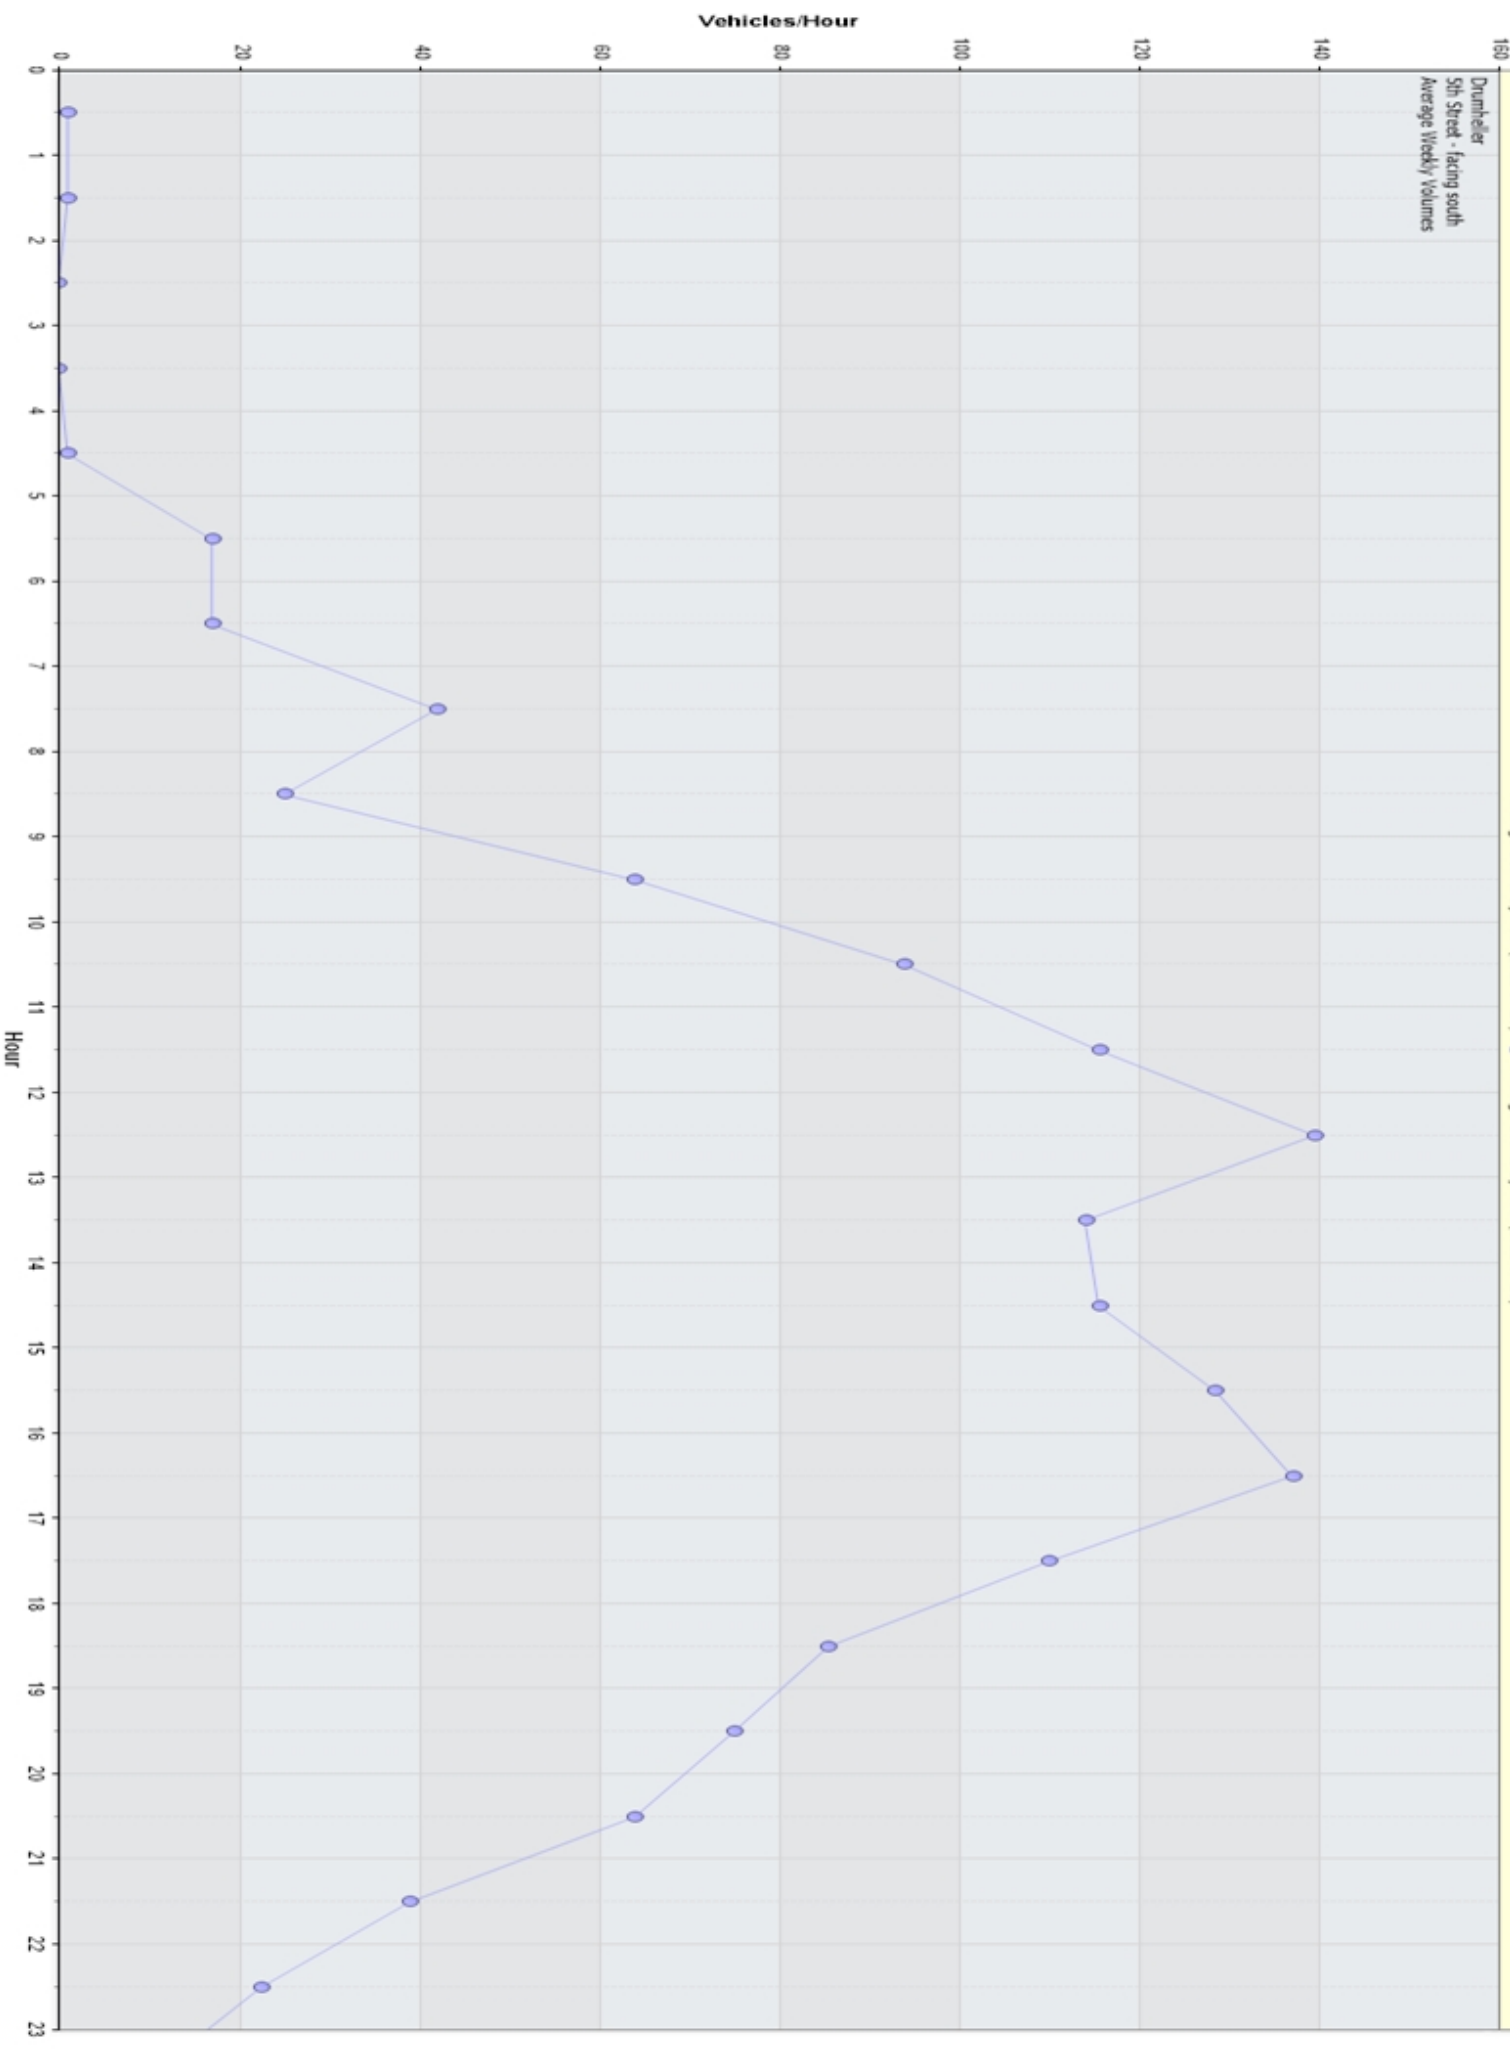

Drumheller
5th Street - facing south
Average Weekly Volumes

Vehicles/Hour

Hour