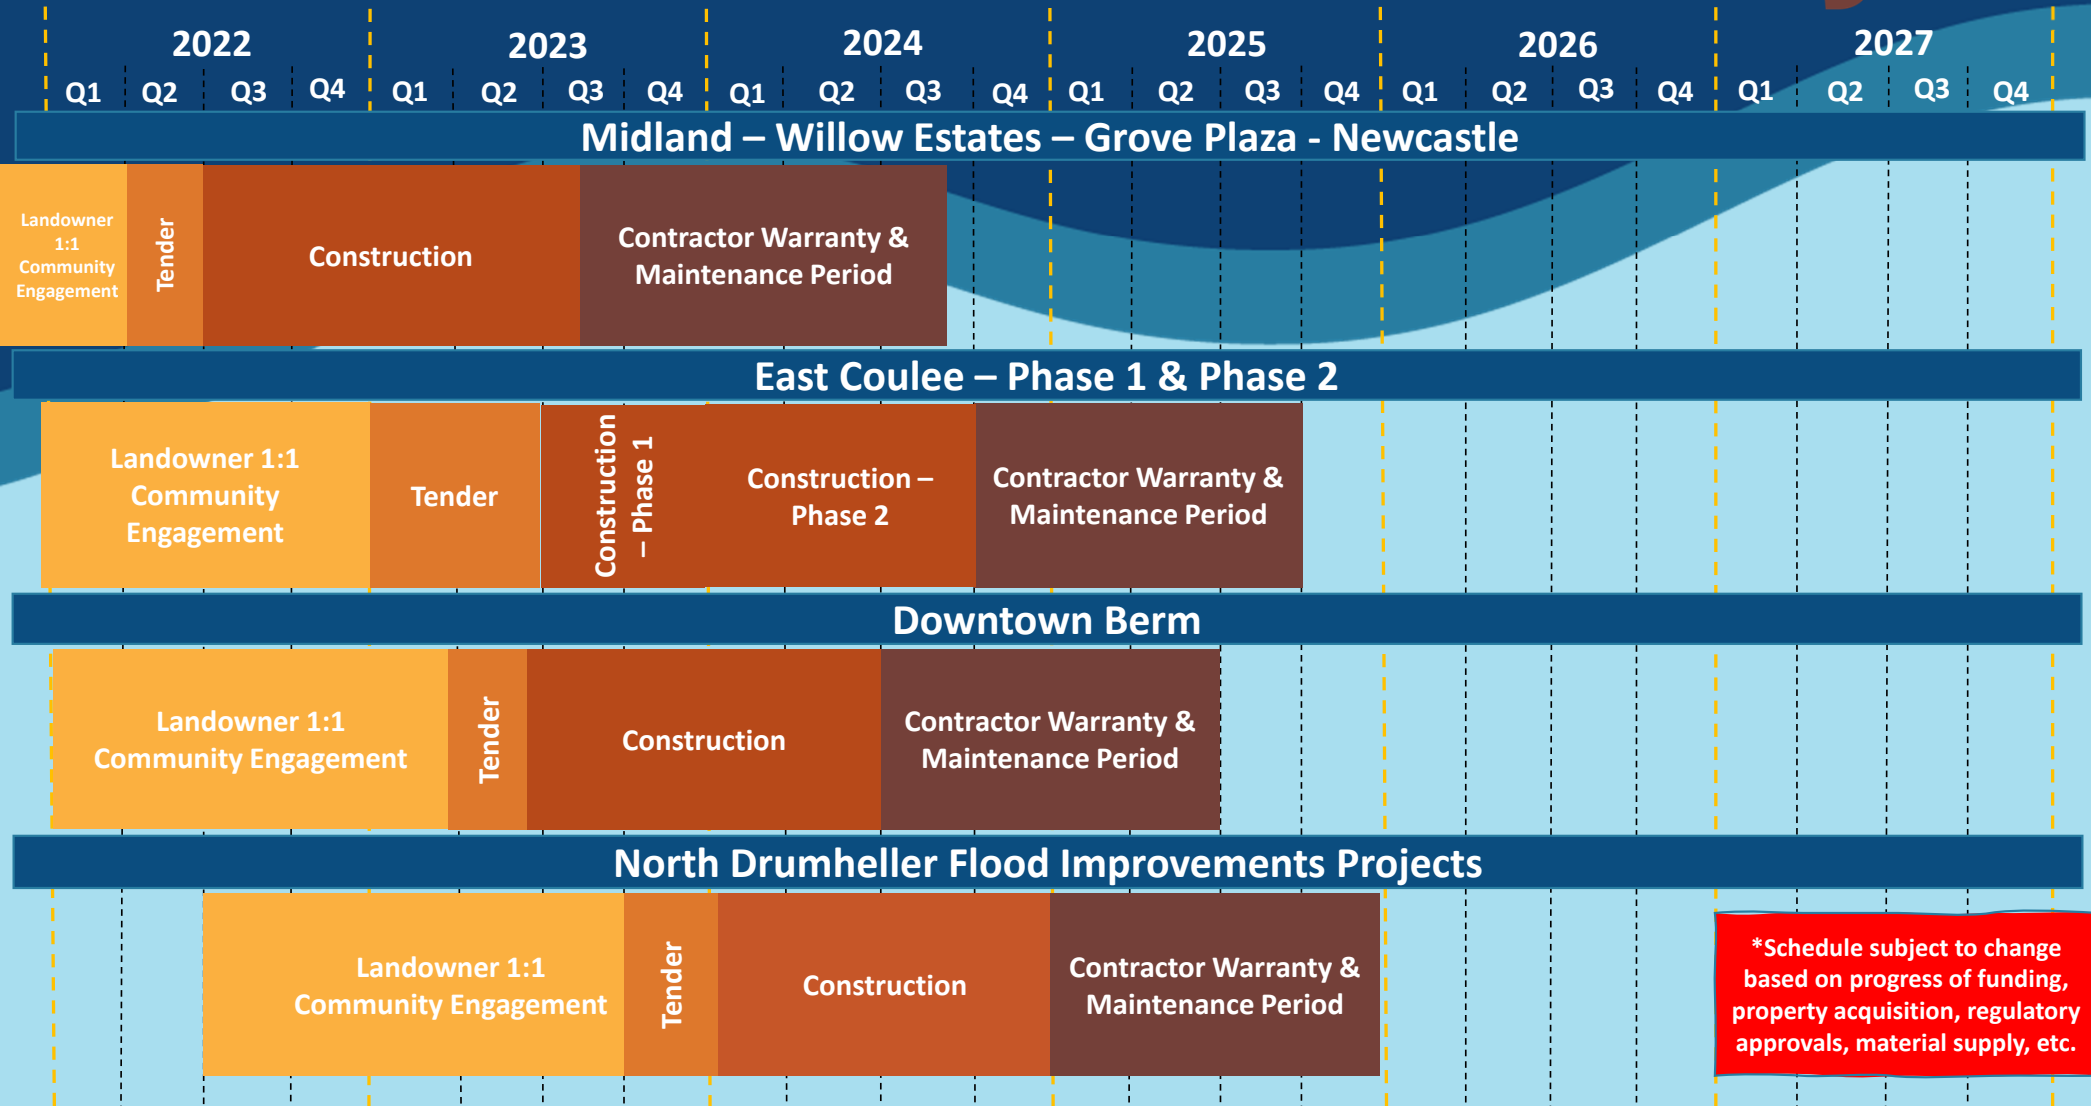

Flood Office – Program Schedule*

*Schedule subject to change based on progress of funding, property acquisition, regulatory approvals, material supply, etc.

Flood Office – Program Schedule*